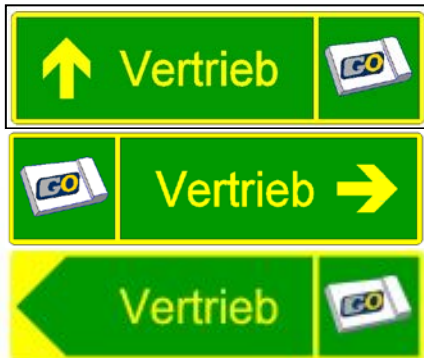

### SIGNS INDICATING GO DISTRIBUTION OUTLETS:

**In Austria** – subordinate road network, existing toll points, border crossings:

1. Direction signs:

(‘old’ arrow shape only found in Tyrol)

2. Advance direction sign: