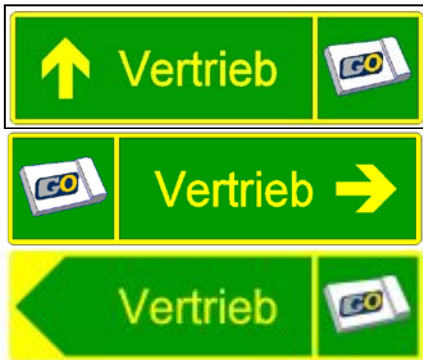

APPENDIX 5

SIGNS INDICATING GO DISTRIBUTION OUTLETS:

In Austria – subordinate road network, existing toll points, border crossings:

1. Direction signs:

(‘old’ arrow shape only found in Tyrol)

2. Advance direction sign:

3. Sheet metal covers or stickers for existing direction signs:

e.g.:

In Germany:

In Slovenia:

Service area sign (in Slovenia: on existing signs):

In Hungary:

In Italy (Service area sign: on existing signs):