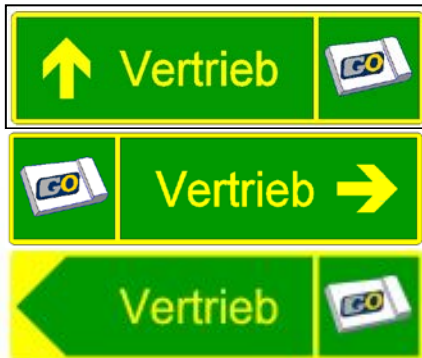

### SIGNS INDICATING GO DISTRIBUTION OUTLETS:

**In Austria** – subordinate road network, existing toll points, border crossings:

1. Direction signs:

(‘old’ arrow shape only found in Tyrol)

2. Advance direction sign: